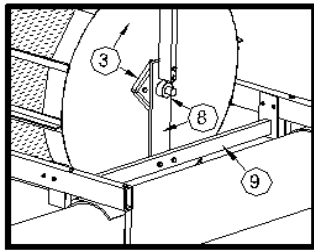

## 8 INCH RIVERSCREEN

END VIEW

WHEEL ASSEMBLY VIEW

Parts List			Specifications
<b>Item</b>	<b>Part No.</b>	<b>Qty.</b>	<b>Weights</b>
1	R - SF0800	1	Basic Unit: 232 lbs
2	R - DPB0812	1	<u>Optional Equipment</u>
3	R - DPA0812	1	Power Drive: 2 lbs
4	R - WB0608	1	Foot Valve w/ Pressure Relief: 13 lbs
5	WA500	2	
6	R - AF0812	1	
7	R - LF0812	1	
8	R - DSP0612	1	
9	R - DSR0812	1	
10	R - CSB0812	1	
11	R - SBA0612	1	
12	R - LR0812	1	
13	R - RR0812	1	
14	R - SA0812	2	
15	SH008	1	
16	TBC008	2	
17	R - HP001	1	
18	R - PS0612	8	
19	R - P08	4	
<b>Additional Set-up Items (Not Shown in Picture)</b>			
	EPDM58	1	
	R - FA0612	1	
	CC6252	1	
	AR1550	1	
	R - BP0612	1	
			<b>Maximum GPM Ratings &amp; Velocities</b>
			1,250 GPM @ 8.49 ft per second
			1,000 GPM @ 6.79 ft per second
			750 GPM @ 5.09 ft per second
			500 GPM @ 3.40 ft per second
			Screen area at maximum depth (7 inches)
			8.29 Square feet