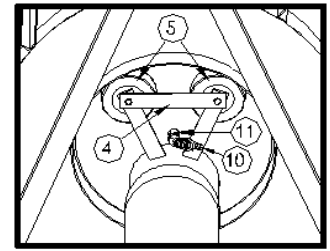

## 8 INCH RIVERSCREEN

END VIEW

WHEEL ASSEMBLY VIEW

Parts List			Specifications
<b>Item</b>	<b>Part No.</b>	<b>Qty.</b>	<b>Weights</b>
1	R - SF0800	1	Basic Unit: 232 lbs
2	R - DPB0812	1	<u>Optional Equipment</u>
3	R - DPA0812	1	Power Drive: 2 lbs
4	R - WB0608	1	Foot Valve w/ Pressure Relief: 13 lbs
5	WA500	2	
6	R - AF0812	1	
7	R - LF0812	1	
8	R - DSP0612	1	
9	R - DSR0812	1	
10	R - CSB0812	1	
11	R - SBA0612	1	
12	R - LR0812	1	
13	R - RR0812	1	
14	R - SA0812	2	
15	SH008	1	
16	TBC008	2	
17	R - HP001	1	
18	R - PS0612	8	
19	R - P08	4	
<b>Additional Set-up Items (Not Shown in Picture)</b>			
	EPDM58	1	
	R - FA0612	1	
	CC6252	1	
	AR1550	1	
	R - BP0612	1	
			<b>Maximum GPM Ratings &amp; Velocities</b>
			1,250 GPM @ 8.49 ft per second
			1,000 GPM @ 6.79 ft per second
			750 GPM @ 5.09 ft per second
			500 GPM @ 3.40 ft per second
			Screen area at maximum depth (7 inches)
			8.29 Square feet