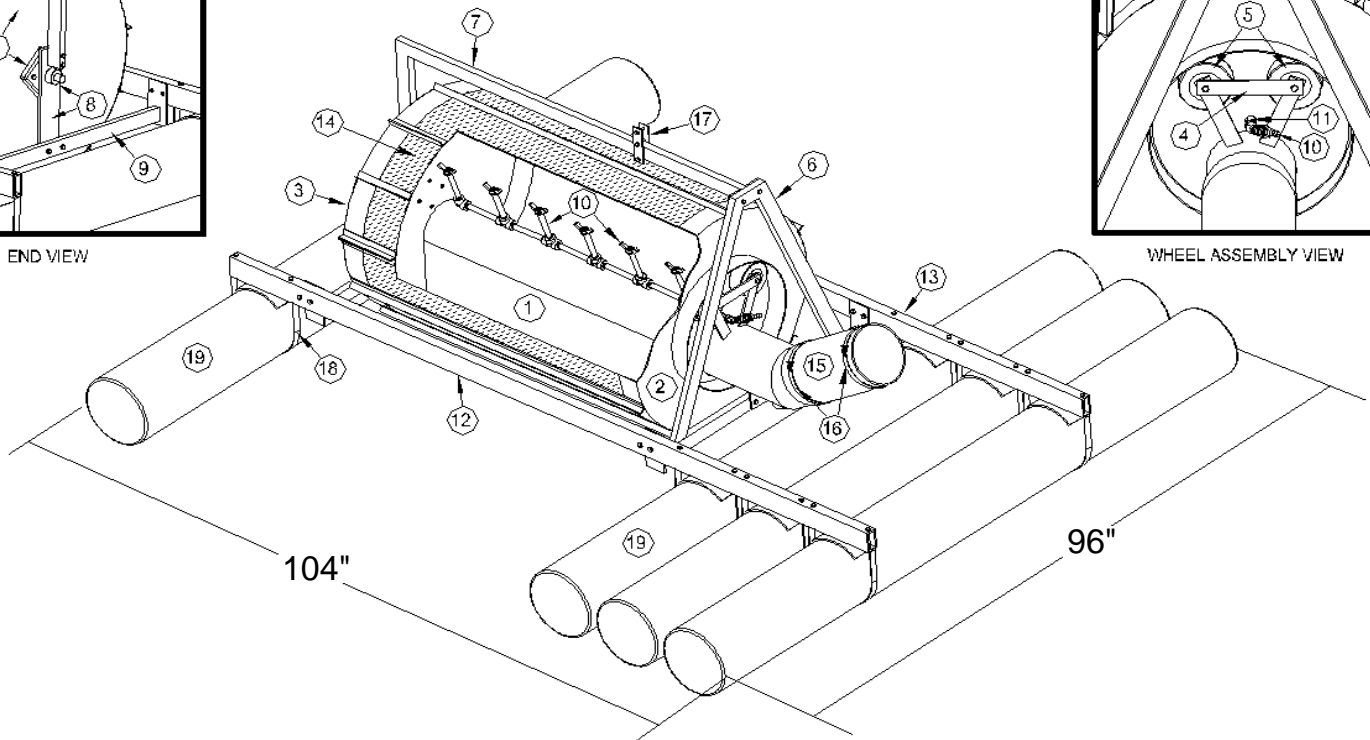

## 8 INCH RIVERSCREEN

END VIEW

WHEEL ASSEMBLY VIEW

Parts List			Specifications
<b>Item</b>	<b>Part No.</b>	<b>Qty.</b>	<b>Weights</b>
1	R - SF0800	1	Basic Unit: 232 lbs
2	R - DPB0812	1	<u>Optional Equipment</u>
3	R - DPA0812	1	Power Drive: 2 lbs
4	R - WB0608	1	Foot Valve w/ Pressure Relief: 13 lbs
5	WA500	2	
6	R - AF0812	1	
7	R - LF0812	1	
8	R - DSP0612	1	
9	R - DSR0812	1	
10	R - CSB0812	1	
11	R - SBA0612	1	
12	R - LR0812	1	
13	R - RR0812	1	
14	R - SA0812	2	
15	SH008	1	
16	TBC008	2	
17	R - HP001	1	
18	R - PS0612	8	
19	R - P08	4	
<b>Additional Set-up Items (Not Shown in Picture)</b>			
	EPDM58	1	
	R - FA0612	1	
	CC6252	1	
	AR1550	1	
	R - BP0612	1	
			<b>Maximum GPM Ratings &amp; Velocities</b>
			1,250 GPM @ 8.49 ft per second
			1,000 GPM @ 6.79 ft per second
			750 GPM @ 5.09 ft per second
			500 GPM @ 3.40 ft per second
			Screen area at maximum depth (7 inches)
			8.29 Square feet